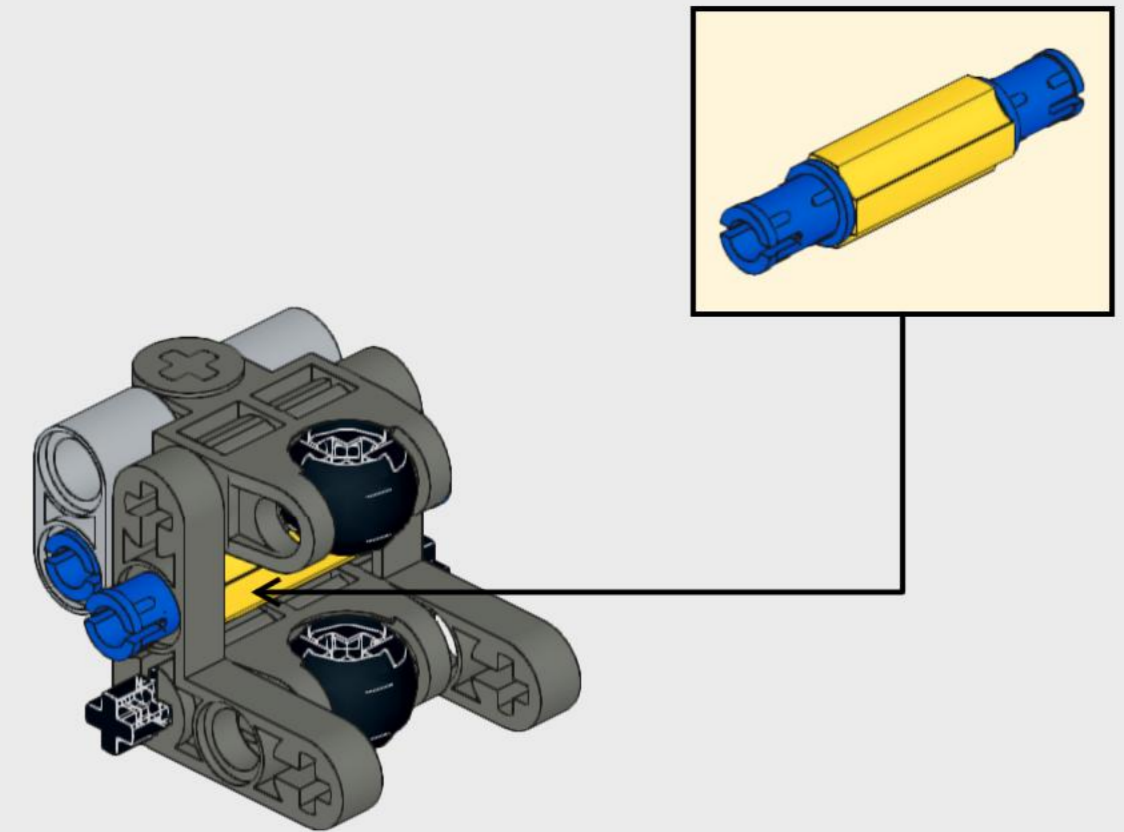

# BATTLETECH King Crab

3558 LEGO pcs

Model by Kevin Hansen  
©2020 HansenBricks.com

1

2

3

4

5